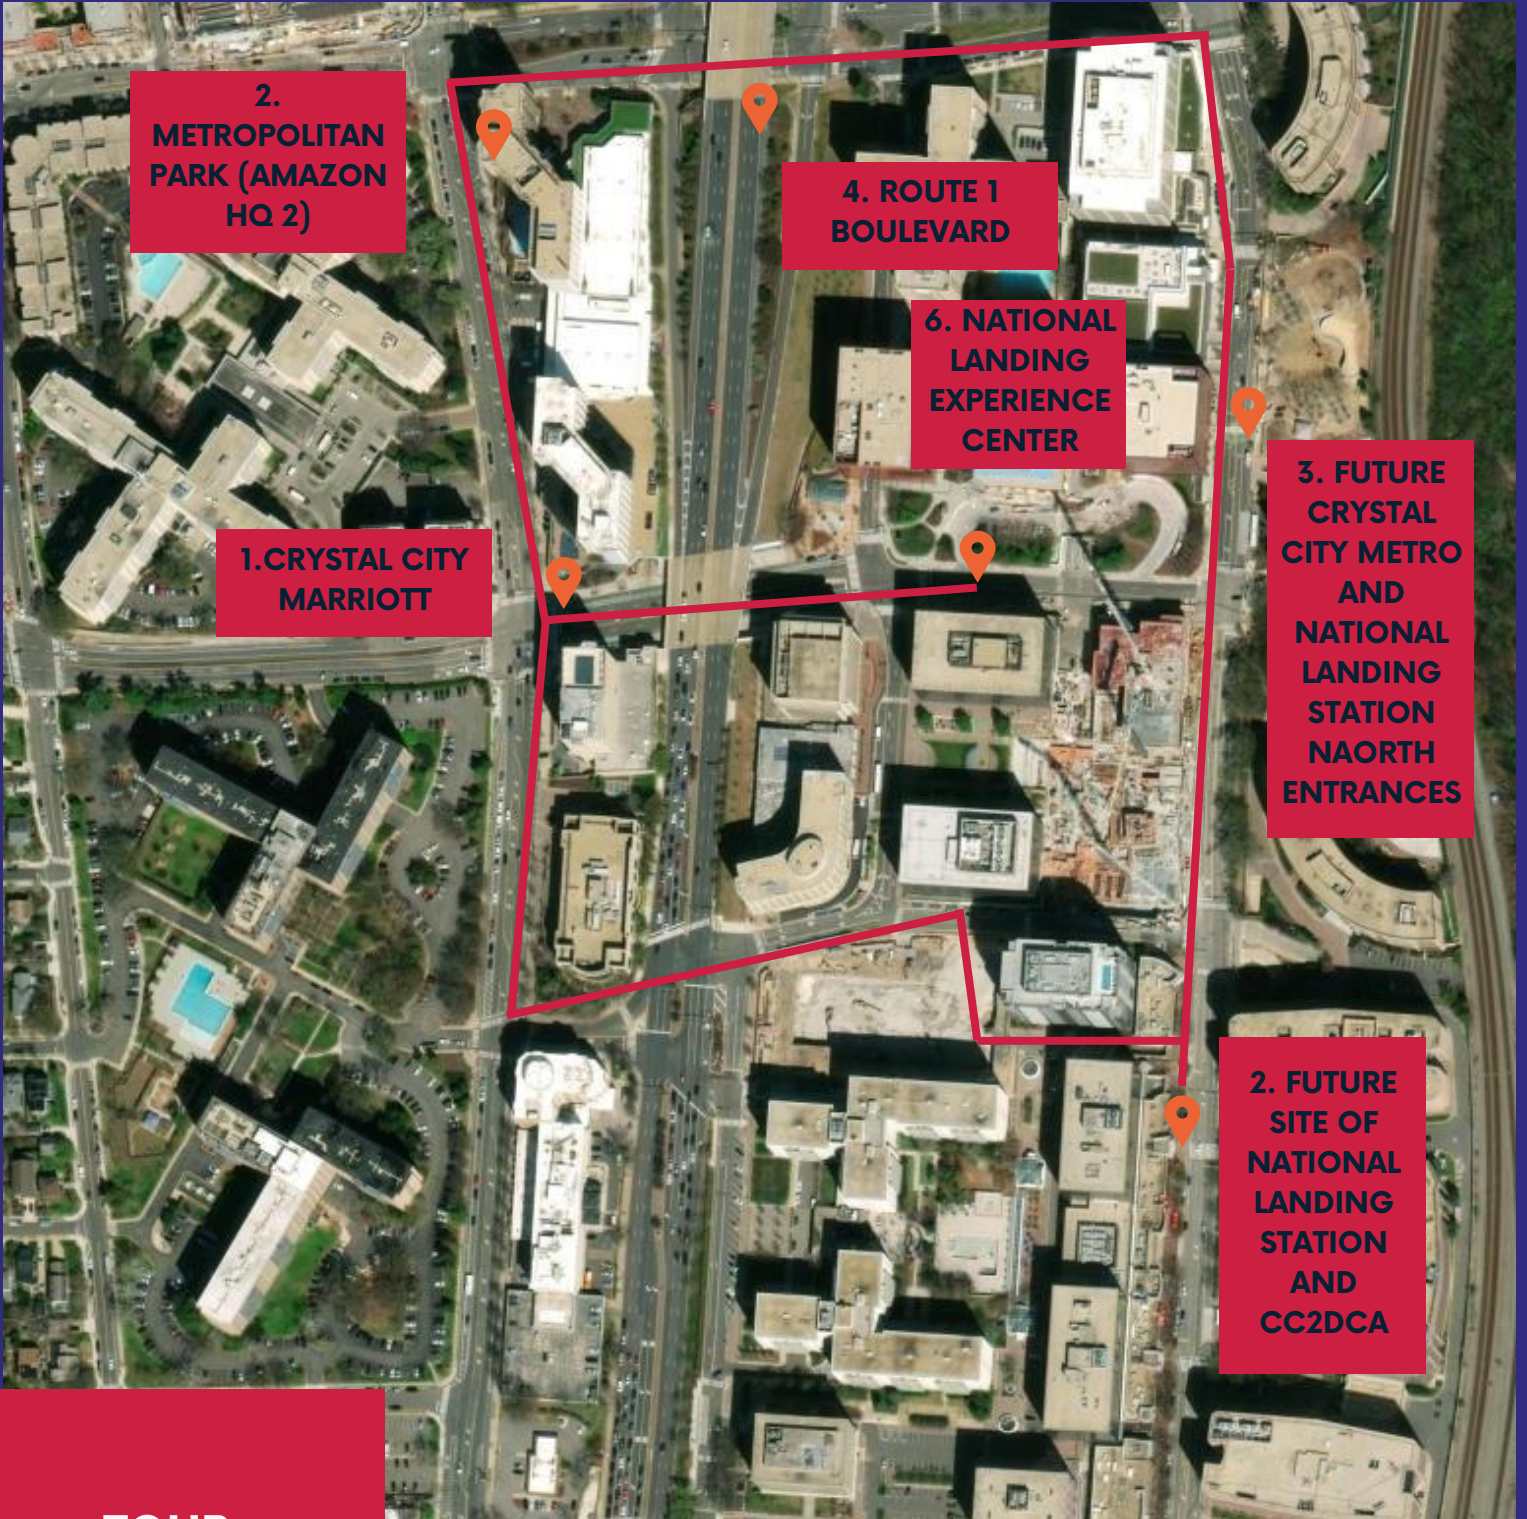

CLAUDETTE LAJOIE

President
Solstice Environmental LLC

Cell: (757) 408-0023
Email: claudette@solsticeenv.com

SCHEDULE

- 1:15 PM: Depart from Crystal City Marriott
- 1:20-1:35 PM: Walk to future VRE Station and Bridge to National Airport
- 1:35-1:45 PM: Walk to site of East Crystal City Metro + North VRE Station Entrances
- 1:45 -1:55 PM: Walk to future site of Route 1 Boulevard
- 1:55 - 2:05 PM: Walk to Amazon Met Park Development
- 2:05 - 2:35 PM: Walk to National Landing Experience Center
- 2:35 - 4:00 PM: National Landing Experience Center Reception + Refreshments
- 4:00 PM: Tour Ends

ATTACHMENTS

if you like being in the know on your tour, we've compiled resources for you! Check out the following resources we've attached:

Tour Map

Mobility Next - National
Landing BID Report

TOUR MAP

POINTS OF INTEREST

**TOUR
ADDRESSES**

Crystal City Marriott
1999 Richmond Hwy
Arlington, VA 22202

Crystal City Metro Station
1750 S Clark St
Arlington, VA 22202

National Landing Experience
Center
5241 18th Street South
Arlington, Virginia, 22202